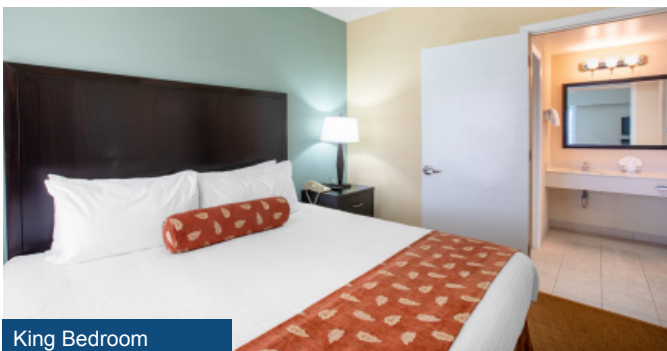

Double Queen Bedroom

Suite Kitchen

ROOM OPTIONS

One Bedroom Suite

- 1 King Bed Suite Sleeps up to 4
- 2 Queen Bed Suite Sleeps up to 6
- Interior Corridor Entrance
- Kitchen, Dining & Living Area with Separate Bedroom/Bathroom
- One King Bed or Two Queen Beds
- Full Size Sofa Bed in Living Area
- Sitting Chair
- Dining Table & Chairs
- 2 Televisions
- Clock Radio, In Room Safe
- Iron & Ironing Board, Hair Dryer
- Private Bathroom
- Fully Equipped Kitchen

King Bedroom

Suite Living Room