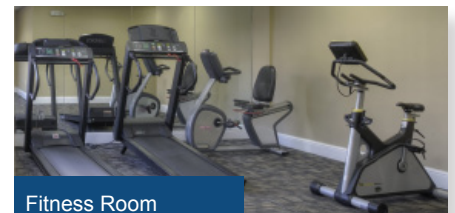

HOTEL HIGHLIGHTS

- Spacious One-Bedroom Suites with Full Kitchen, Dining Area, and Living Room with Queen Sofa Sleeper
- Complimentary Hot Breakfast Daily
- Sundry and Snack Shop
- Outdoor Pool (heated seasonally), Jacuzzi
- Sports Court, BBQ Facilities, Game Room, Fitness Room Open 24 Hours
- Complimentary WIFI
- Self Service, Coin Operated Laundry Facilities
- **Walt Disney World** Good Neighbor Hotel®
- Complimentary Scheduled Shuttle to Universal Orlando, Sea World and **Walt Disney World**®
- ATM Machine
- Daily Housekeeping
- Covered Patio Seating Area - Poolside
- Lobby Bar
- Business Center

Golf

- Shingle Creek Golf Club - 3.6 miles
- Hawk's Landing Golf Club - 8.7 miles
- Falcon's Fire Golf Course - 12 miles
- Disney's Lake Buena Vista Golf Course - 8 miles

Dining Area

Marketplace Lobby Bar

Fitness Room

DINING OPTIONS

- Complimentary Continental Breakfast
- Many Dining Options Within Walking Distance
- **Pirates Dinner Adventure** - Pirates of all ages will become a part of this epic and interactive pirate show - 1 block