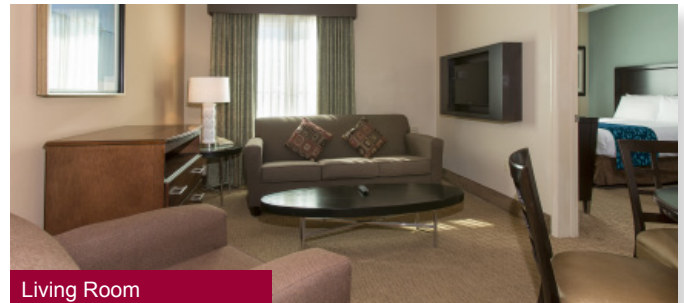

Hawthorn Suites Lake Buena Vista

FAMILY RESORT

This all Suite Hotel provides space and comfort combined with great added value that makes this a perfect location for families and groups while visiting magical Orlando.

Double Queen Bedroom

King Bedroom

ROOM OPTIONS

One Bedroom Suite

- 1 King Bed Suite Sleeps up to 4
- 2 Queen Bed Suite Sleeps up to 6
- Interior Corridor Entrance
- Kitchen, Dining & Living Area with Separate Bedroom/Bathroom
- One King Bed or Two Queen Beds
- Queen Size Sofa Bed in Living Area
- Dining Table & Chairs
- 2 Televisions
- Clock Radio, In Room Safe
- Telephone
- Iron & Ironing Board, Hair dryer
- Private Bathroom
- Fully Equipped Kitchen
- Daily Housekeeping Included

Suite Kitchen

Living Room