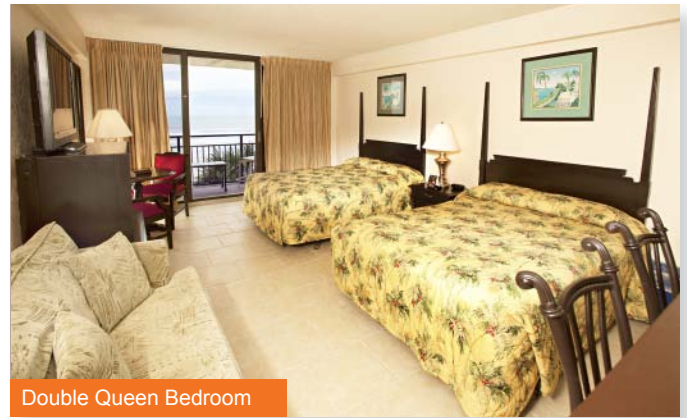

Orlando, FL 32819

Email: reservations@staysky.com

staysky.com

King Bedroom

Double Queen Bedroom

ROOM OPTIONS

One Bedroom Suite

- Exterior Corridor Entrance
- Oceanfront
- Balcony
- Kitchen, Sitting Area with Separate Bedroom/Bathroom
- One King Bed or Two Double Beds
- Full Size Sofa Bed in Sitting Area (select rooms)
- Dining Table & Chairs (select rooms)
- HD Televisions
- Clock Radio
- Private Bathroom – Vanity with Sink, Bath/Shower Combination
- Fully Equipped Kitchen
- 1 King Bed Suite Sleeps up to 4
- 2 Double Bed Suite Sleeps up to 6