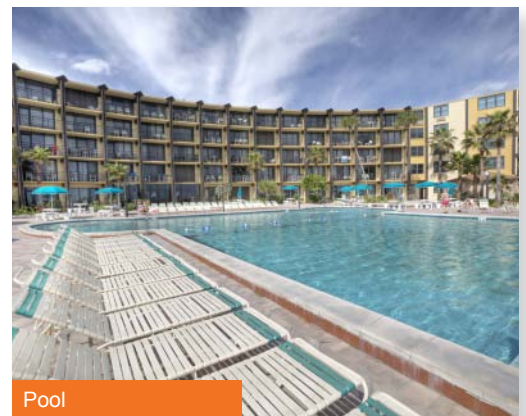

Hawaiian Inn Beach Resort

FAMILY RESORT

Located directly on the world's most famous beach, enjoy spectacular views and guaranteed relaxation. No matter what you do, you will be sure to love the sun 'n fun Aloha style!

HOTEL HIGHLIGHTS

- Oceanfront Studios with Kitchenette
- One Suite with Private Balcony
- Outdoor Pool, Indoor Heated Pool, Kiddie Pool
- Poolside Tiki Bar and Hotel Restaurant (Breakfast only)
- 9 – Hole Miniature Golf and Shuffleboard
- Ohana Luau Dinner Show
- Complimentary Self Parking
- Laundry Room – Self Service, Coin Operated Safety Deposit Boxes at Reception
- Wireless Internet
- Daily Housekeeping
- Game Room
- Coffee Shop
- Gift & Sundry Shop

Pool

Nearby Dining

- Razzle Night Club - 3 miles
- Stonewood Grill & Tavern- 7 miles
- Chart House Restaurant - 6 blocks
- Inlet Harbor Restaurant Marina - 8 miles
- Racing's North Turn - 6.4 miles

Nearby Attractions