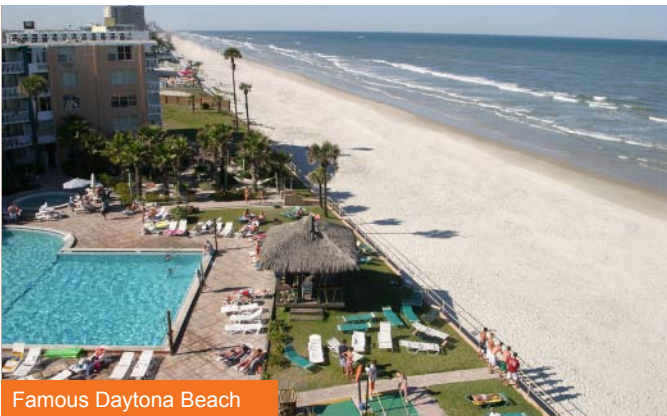

Hawaiian Inn Beach Resort

FAMILY RESORT

Located directly on the world's most famous beach, enjoy spectacular views and guaranteed relaxation. No matter what you do, you will be sure to love the sun 'n fun Aloha style!

Pool

Nearby Dining

- Razzle Night Club - 3 miles
- Stonewood Grill & Tavern- 7 miles
- Chart House Restaurant - 6 blocks
- Inlet Harbor Restaurant Marina - 8 miles
- Racing's North Turn - 6.4 miles

Nearby Attractions

Famous Daytona Beach

Resort Exterior