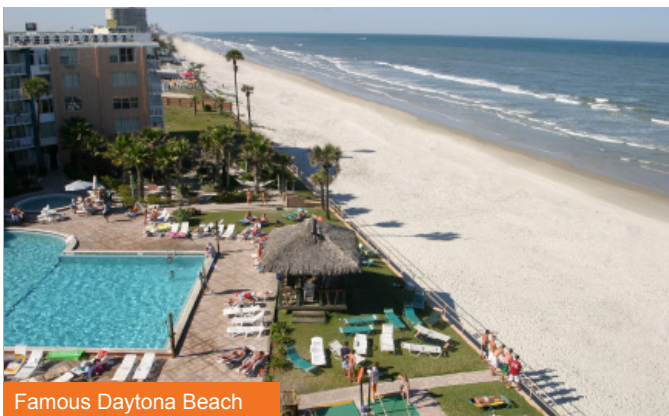

Hawaiian Inn Beach Resort

FAMILY RESORT

Located directly on the world's most famous beach, enjoy spectacular views and guaranteed relaxation. No matter what you do, you will be sure to love the sun 'n fun Aloha style!

Pool

Nearby Dining

- Razzle Night Club - 3 miles
- Stonewood Grill & Tavern- 7 miles
- Chart House Restaurant - 6 blocks
- Inlet Harbor Restaurant Marina - 8 miles
- Racing's North Turn - 6.4 miles

Nearby Attractions

Famous Daytona Beach

Resort Exterior