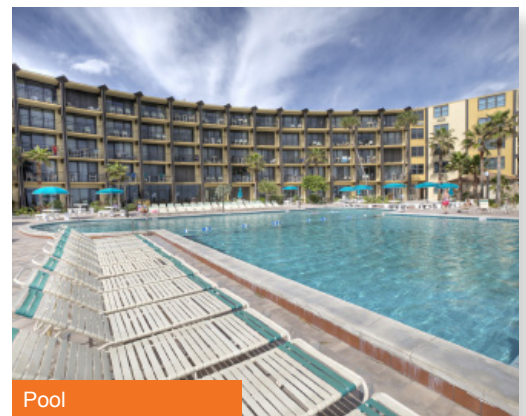

Hawaiian Inn Beach Resort

FAMILY RESORT

Located directly on the world's most famous beach, enjoy spectacular views and guaranteed relaxation. No matter what you do, you will be sure to love the sun 'n fun Aloha style!

- **FREE** Self Parking
- **FREE** WIFI
- Oceanfront Pool
- Indoor Pool
- Daily Housekeeping
- Access to 23 miles of white sandy beaches and sparkling Atlantic Ocean

HOTEL HIGHLIGHTS

- Oceanfront Studios with Kitchenette
- Private Balconies
- Outdoor Pool, Indoor Heated Pool, Kiddie Pool
- Poolside Tiki Bar and Hotel Restaurant (Breakfast only)
- 9 – Hole Miniature Golf and Shuffleboard
- Hawaiian Luau Dinner Show
- Complimentary Self Parking
- Laundry Room – Self Service, Coin Operated Safety Deposit Boxes at Reception
- Wireless Internet
- Daily Housekeeping
- Game Room
- Coffee Shop
- Gift & Sundry Shop
- Hammock Area

Pool

Nearby Dining

- Razzle Night Club - 3 miles
- Stonewood Grill & Tavern- 7 miles
- Chart House Restaurant - 6 blocks
- Inlet Harbor Restaurant Marina - 8 miles
- Racing's North Turn - 6.4 miles

Nearby Attractions

Famous Daytona Beach

Resort Exterior