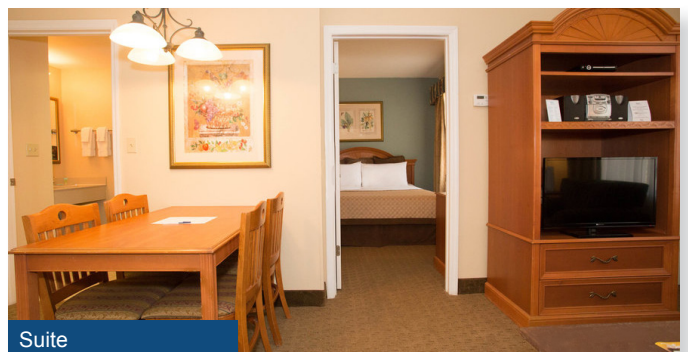

Double Queen Bedroom

Kitchen

ROOM OPTIONS

One Bedroom Suite (Sleeps up to 6 people)

- Interior Corridor Entrance
- Kitchen, Dining & Living Area with Separate Bedroom/Bathroom
- One King Bed or Two Queen Beds
- Full Size Sofa Bed in Living Area
- Sitting Chair
- Dining Table & Chairs
- 2 Televisions
- Clock Radio, In Room Safe
- Iron & Ironing Board, Hair Dryer
- Private Bathroom
- Fully Equipped Kitchen
- 1 King Bed Suite Sleeps up to 4
- 2 Queen Bed Suite Sleeps up to 6

King Bedroom

Suite