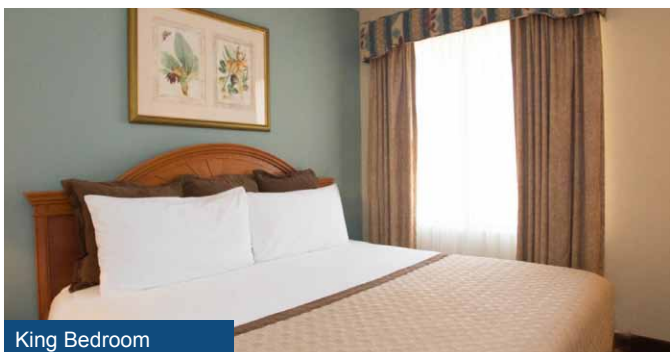

Double Queen Bedroom

Kitchen

ROOM OPTIONS

One Bedroom Suite (Sleeps up to 6 people)

- Interior Corridor Entrance
- Kitchen, Dining & Living Area with Separate Bedroom/Bathroom
- One King Bed or Two Queen Beds
- Full Size Sofa Bed in Living Area
- Sitting Chair
- Dining Table & Chairs
- 2 Televisions
- Clock Radio, In Room Safe
- Iron & Ironing Board, Hair Dryer
- Private Bathroom
- Fully Equipped Kitchen
- 1 King Bed Suite Sleeps up to 4
- 2 Queen Bed Suite Sleeps up to 6

King Bedroom

Suite