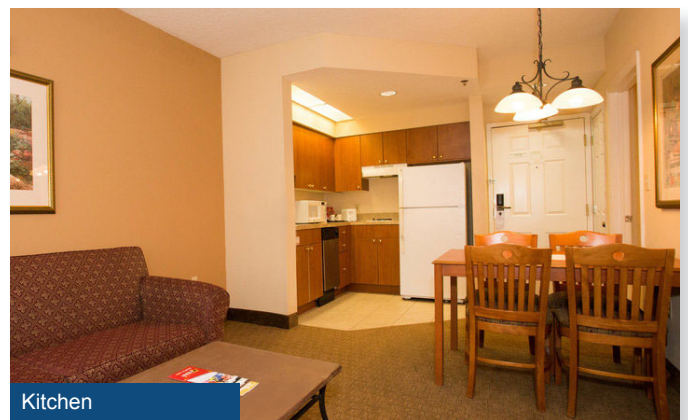

Double Queen Bedroom

Kitchen

ROOM OPTIONS

One Bedroom Suite (Sleeps up to 6 people)

- Interior Corridor Entrance
- Kitchen, Dining & Living Area with Separate Bedroom/Bathroom
- One King Bed or Two Queen Beds
- Full Size Sofa Bed in Living Area
- Sitting Chair
- Dining Table & Chairs
- 2 Televisions
- Clock Radio, In Room Safe
- Iron & Ironing Board, Hair Dryer
- Private Bathroom
- Fully Equipped Kitchen
- 1 King Bed Suite Sleeps up to 4
- 2 Queen Bed Suite Sleeps up to 6